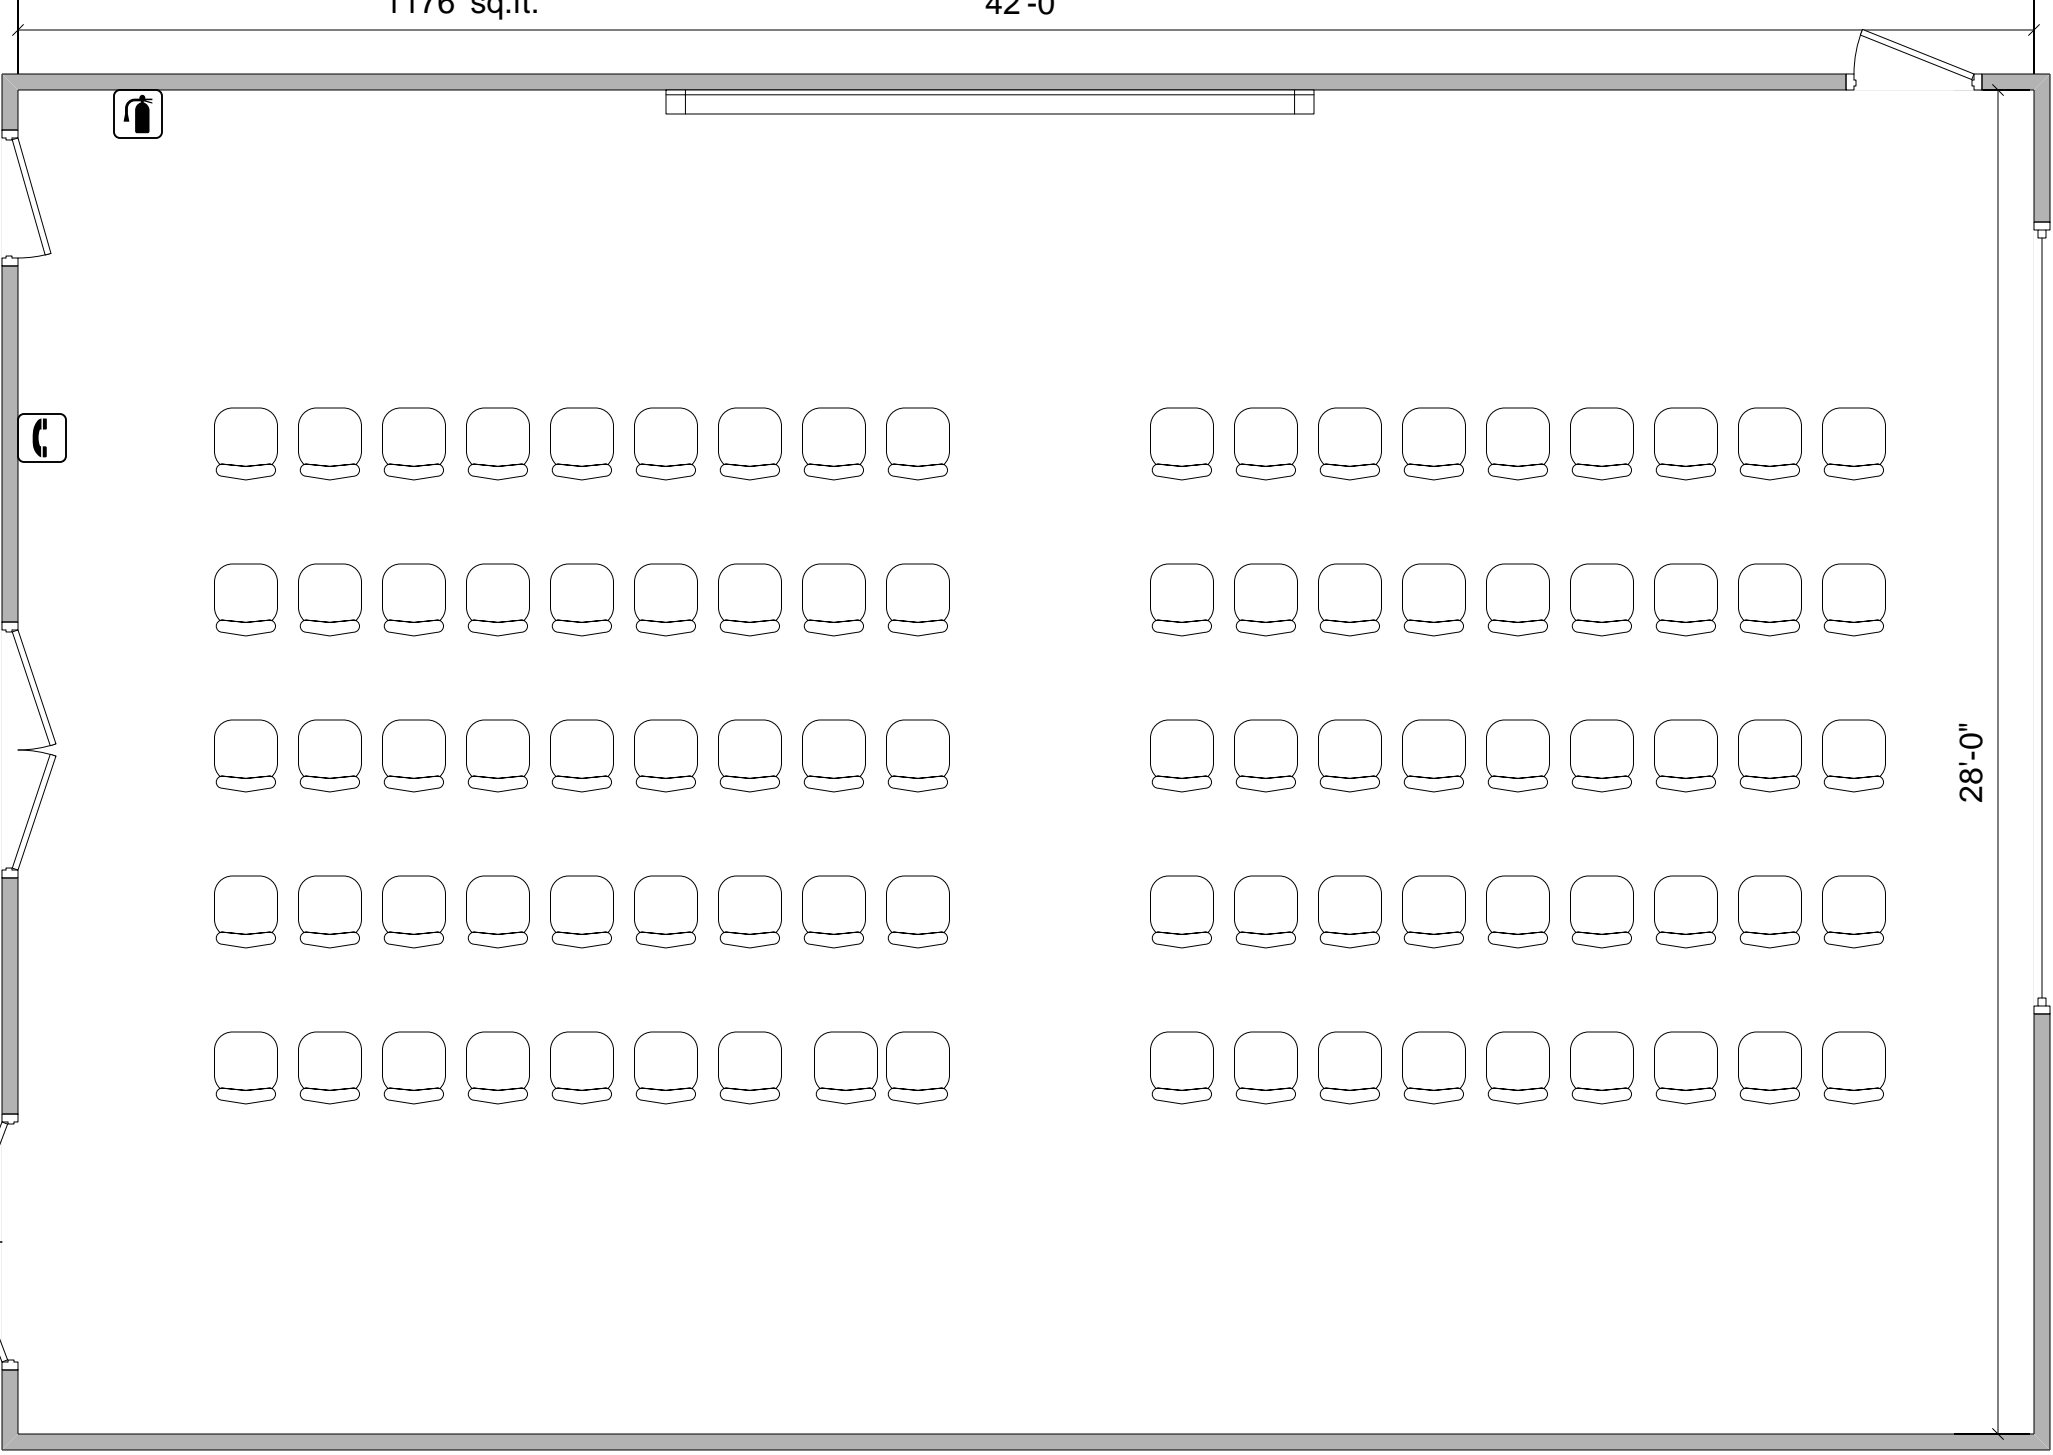

West Meeting Room
Theater Seating (facing West)
Capacity = 90
1176' sq.ft.

42'-0"

28'-0"

West Meeting Room
Presentation
Capacity = 45
1176' sq.ft.

42'-0"

28'-0"

West Meeting Room
Classroom
Capacity = 54
1176' sq. ft.

42'-0"

28'-0"

West Meeting Room
Board Room
Capacity = 28
1176' sq. ft.

42'-0"

28'-0"

West Meeting Room
Discussion
Capacity = 27
1176' sq.ft.

42'-0"

28'-0"