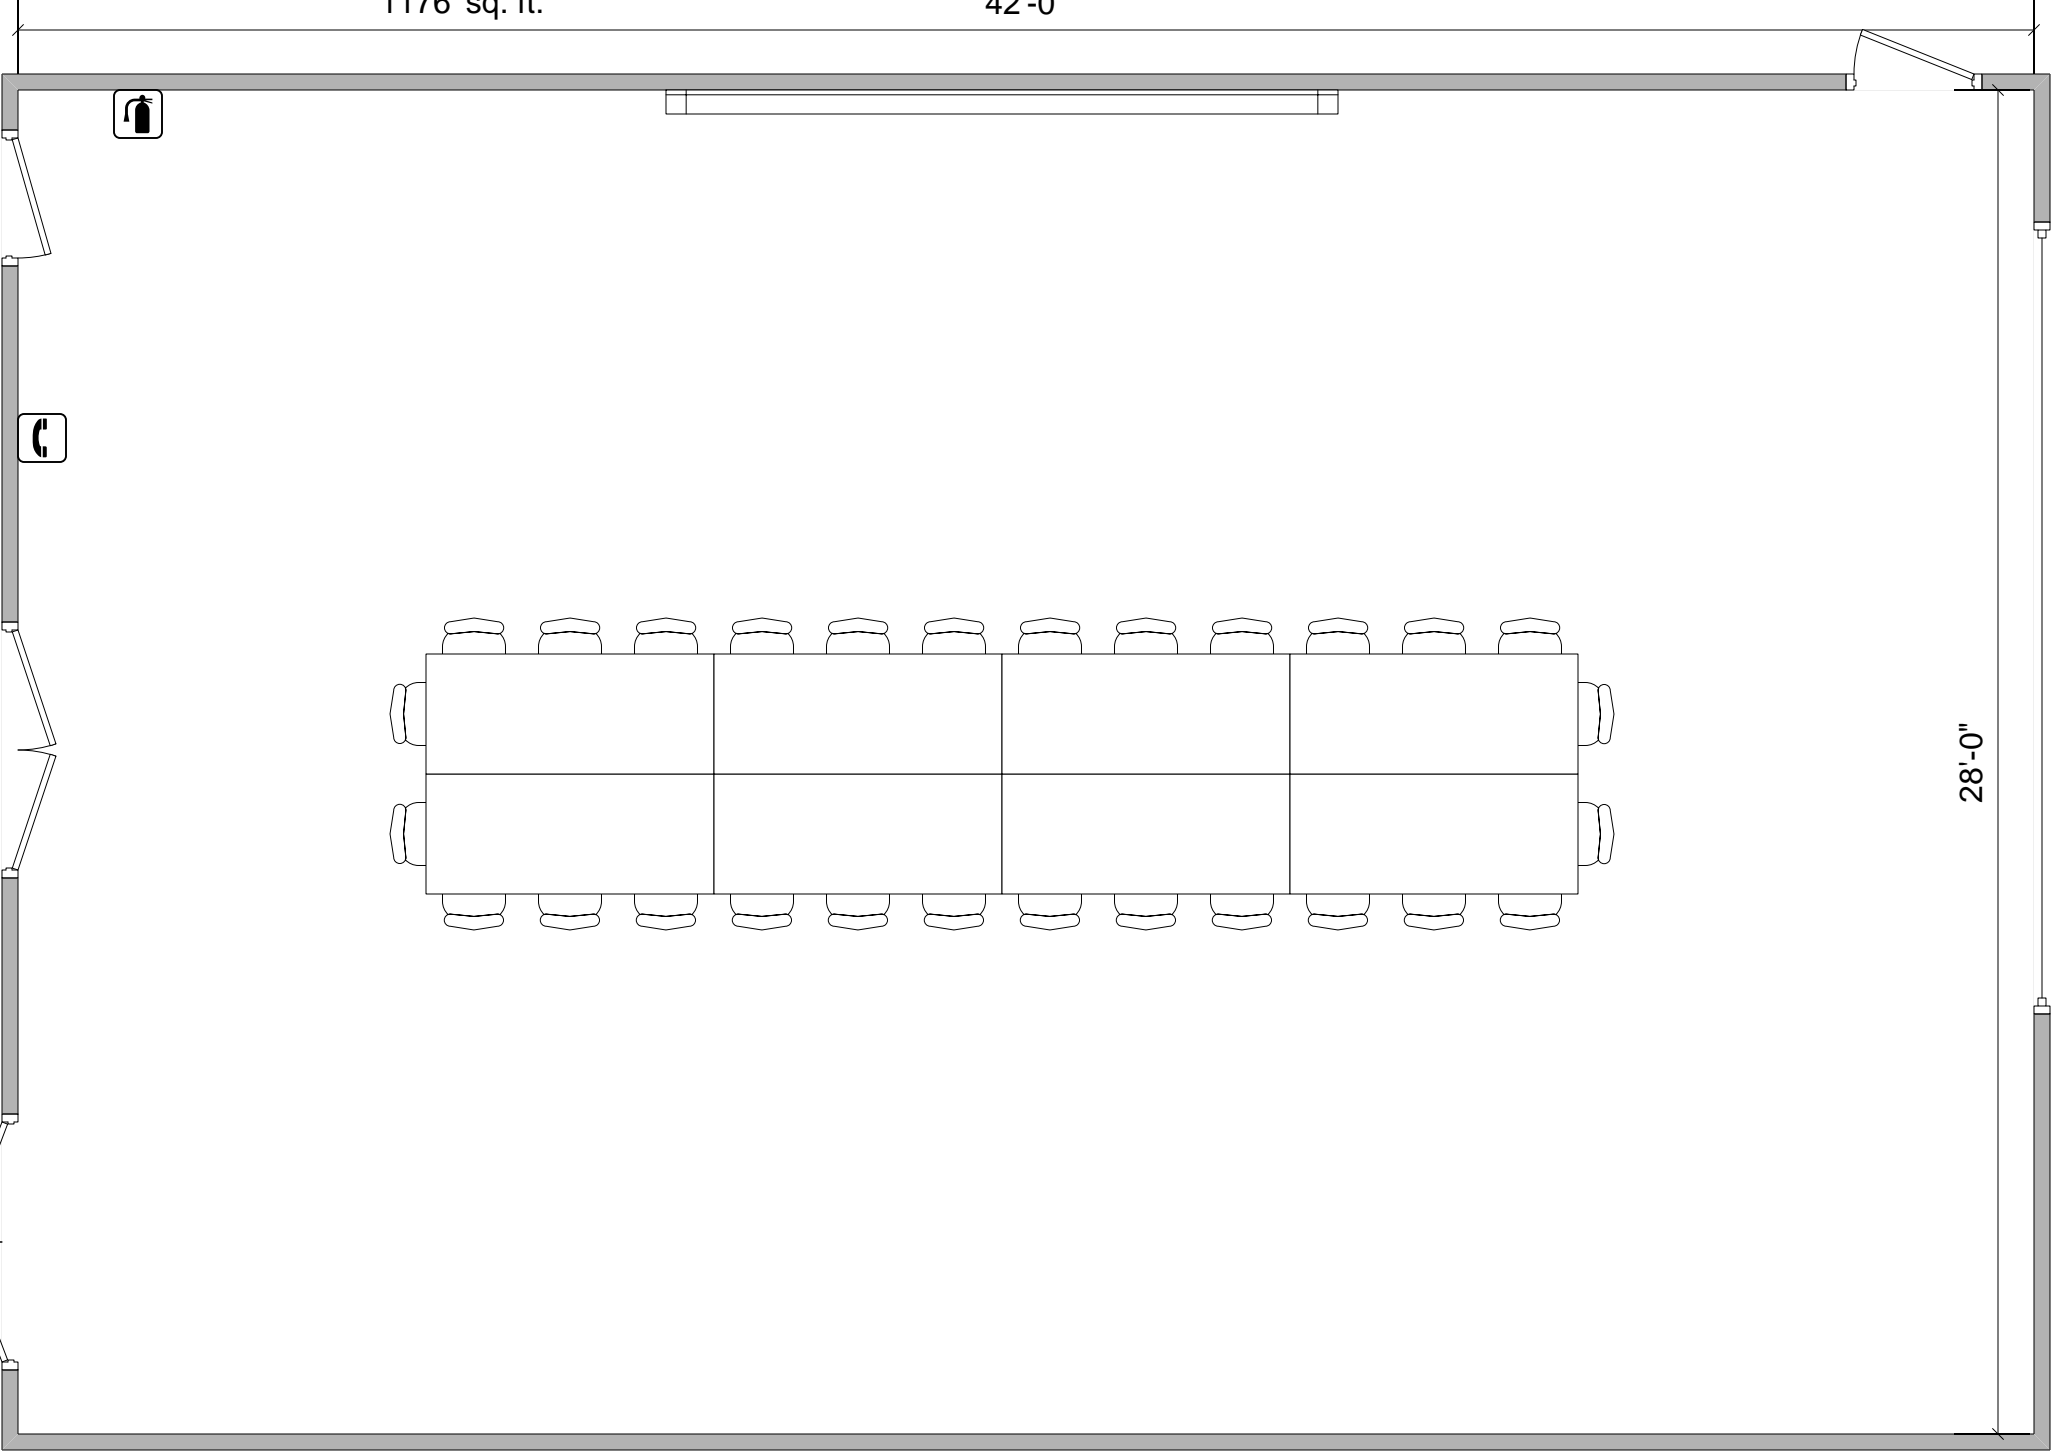

West Meeting Room
Theater Seating (facing West)
Capacity = 90
1176' sq.ft.

42'-0"

28'-0"

West Meeting Room
Presentation
Capacity = 45
1176' sq.ft.

42'-0"

28'-0"

West Meeting Room
Classroom
Capacity = 54
1176' sq. ft.

42'-0"

28'-0"

West Meeting Room
Board Room
Capacity = 28
1176' sq. ft.

42'-0"

28'-0"

West Meeting Room
Discussion
Capacity = 27
1176' sq.ft.

42'-0"

28'-0"